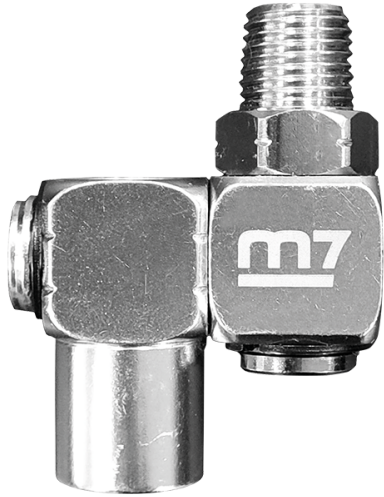

Página inicial > GARAGE > Couplings and bits > SY2011M

## SY2011M

Rosca com cardan (R 1/4")

+ Rotação 360°

SY2011M

BSPT male thread (inch) : R 1/4"