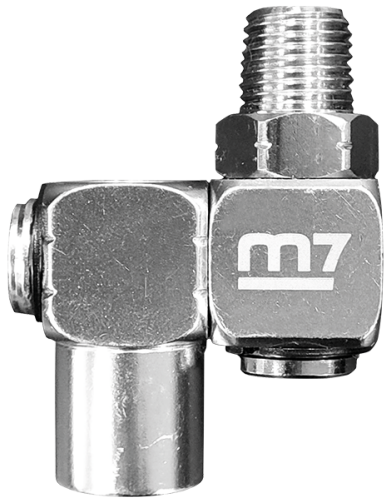

SY2011M

Articulated coupling (R 1/4")

+ 360° rotation

SY2011M

BSPT male thread (inch) : R 1/4"