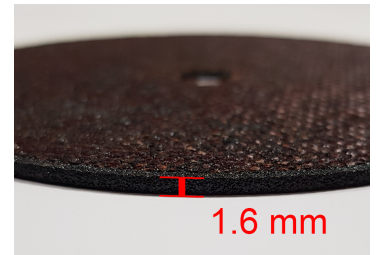

Home > AIR (Pneumatic tools) > Air angle grinder > QB914

QB914

ø100 mm Cut-off Wheel

+ Compatible with QC234

QB914

ø Pad (mm) : 100

ø pad (inch) : 4"

Bore ø (mm) : 10

Bore ø (inch) : 3/8"

Thickness (mm) : 1.6

Thickness (inch) : 1/16"

Weight (g) : 36