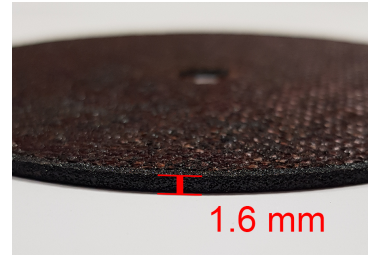

Home > AIR (Pneumatic tools) > Air angle grinder > QB914

### ø100 mm Cut-off Wheel

+ Compatible with QC234

#### QB914

ø Pad (mm) : 100

ø pad (inch) : 4"

Bore ø (mm) : 10

Bore ø (inch) : 3/8"

Thickness (mm) : 1.6

Thickness (inch) : 1/16"

Weight (g) : 36