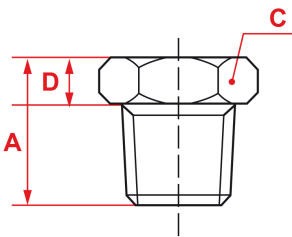

SY32FM

A (mm) : 17

C (mm) : 17

D (mm) : 5.5

BSPT male thread (inch) : R 3/8

BSPP female thread (inch) : G 1/4

Air Pressure (bar) : 0 ~ 15

Sold by : 2