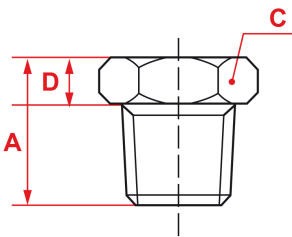

Home > GARAGE > Couplings and bits > SY32FM

SY32FM

Tapered male 3/8" / Parallel female 1/4" reducer

- + Brass and nickel-plated brass
- + Operating pressure : 0 to 15 bar

SY32FM

A (mm) : 17

C (mm) : 17

D (mm) : 5.5

BSPT male thread (inch) : R 3/8

BSPP female thread (inch) : G 1/4

Air Pressure (bar) : 0 ~ 15

Sold by : 2