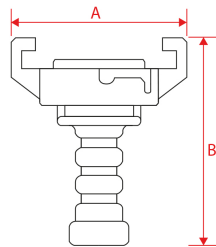

### Express connector for 13 mm hose

NFE 29573

- + Material: brass
- + For hose interior  $\varnothing$  13 mm

SYRP4T

A (mm) : 57

B (mm) : 69

Working temperature (°C) : -5° ~ +60°

Max. air pressure (bar) : 10