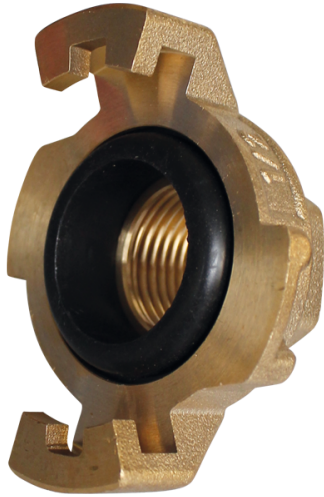

Home > GARAGE > Couplings and bits > SYRP4F

SYRP4F

1/2" female express connector

NFE 29573

+ Material: brass

SYRP4F

A (mm) : 57

B (mm) : 35

C (mm) : 33

BSPF female thread (inch) : G 1/2"

Working temperature (°C) : -5° ~ +60°

Max. air pressure (bar) : 10

Weight (g) : 90