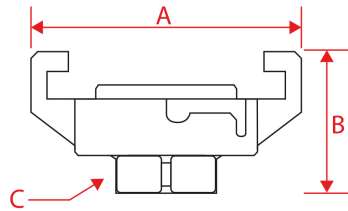

Home > GARAGE > Couplings and bits > SYRP4F

SYRP4F

1/2" female express connector

NFE 29573

+ Material: brass

SYRP4F

A (mm) : 57

B (mm) : 35

C (mm) : 33

BSPF female thread (inch) : G 1/2"

Working temperature (°C) : -5° ~ +60°

Max. air pressure (bar) : 10

Weight (g) : 90