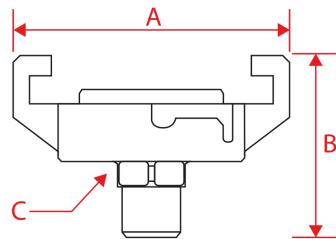

## SYRP4M

1/2" male express connector

NFE 29573

+ Material: brass

### SYRP4M

A (mm) : 57

B (mm) : 41

C (mm) : 24

BSPP male thread (inch) : G 1/2"

Working temperature (°C) : -5° ~ +60°

Max. air pressure (bar) : 10

Weight (g) : 90