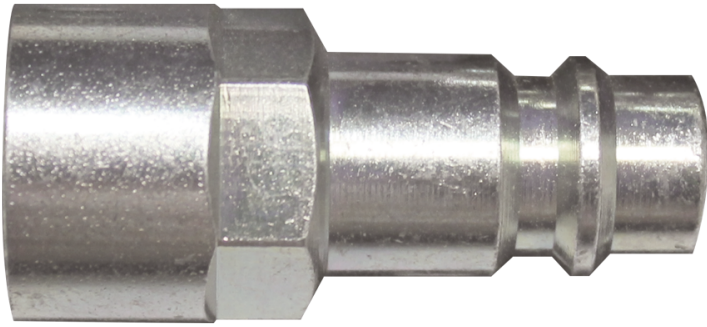

Home > GARAGE > Couplings and bits > SY251F

## SY251F

Air adapter thread female (G 1/4", Ø  
7.4 mm, EURO)

---

SY251F

BSP female thread (inch) : G 1/4"

Max. air pressure (bar) : 16

Passage (mm) : 7.4

Profile : European profile