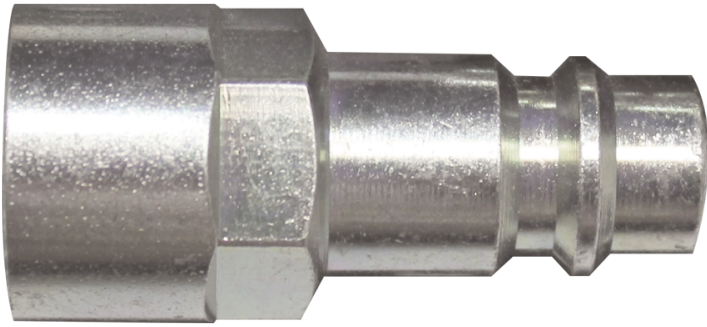

Home > GARAGE > Couplings and bits > SY251F

SY251F

Air adapter thread female (G 1/4", Ø
7.4 mm, EURO)

SY251F

BSPP female thread (inch) : G 1/4"

Max. air pressure (bar) : 16

Passage (mm) : 7.4

Profile : European profile