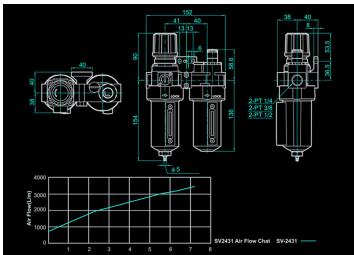

Home > GARAGE > Filter Regulator - Lubricator > SV2431

SV2431

Filter Regulator Lubricator

- + Pressure range from 0.1 to 1.5 bars
- + Can be filled under pressure.
- + Removes all dirt particles up to 40 microns.

SV2431

Max input pressure (bar) : 20

Max input pressure (psi) : 285

Output adjustable air pressure (bar) : 4.8 - 9.6

Output adjustable air pressure (psi) : 70 - 140

Air flow (l/min) : 3400

Threads (inlet/outlet) (inches) : 1/2"

Temperature range (°C) : 5 ~ 60

Filtration (µm) : 40

Condensate tank capacity (ml) : 15

Oil tank capacity (ml) : 80

Weight (g) : 1500