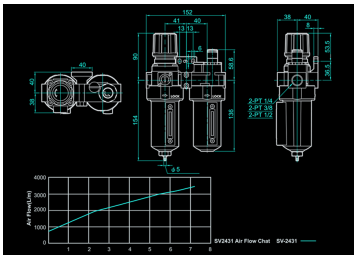

## SV2431

### Filter Regulator Lubricator

- + Pressure range from 0.1 to 1.5 bars
- + Can be filled under pressure.
- + Removes all dirt particles up to 40 microns.

### SV2431

Max input pressure (bar) : 20

Max input pressure (psi) : 285

Output adjustable air pressure (bar) : 4.8 - 9.6

Output adjustable air pressure (psi) : 70 - 140

Air flow (l/min) : 3400

Threads (inlet/outlet) (inches) : 1/2"

Temperature range (°C) : 5 ~ 60

Filtration (µm) : 40

Condensate tank capacity (ml) : 15

Oil tank capacity (ml) : 80

Weight (g) : 1500