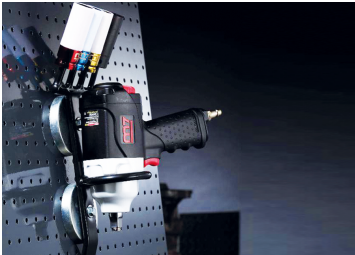

Home > GARAGE > Mounts > SH1001

SH1001

Magnetic mounting for 1/2" air tools

- + Compatible with all 1/2" air impact wrenches (except compact and mini ranges)
- + Ideal for freeing up space in a trolley
- + Your impact wrenches and sockets follow you everywhere

SH1001