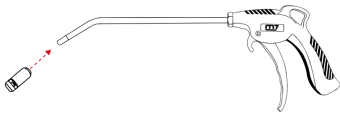

Home > AIR (Pneumatic tools) > Air blow gun > JC491

JC491

Standard safety tip

- + Two side holes for air volume control
- + Be careful, once the safety tip is set up, it cannot be withdrawn

JC491

Air inlet (inch) : 1/4"